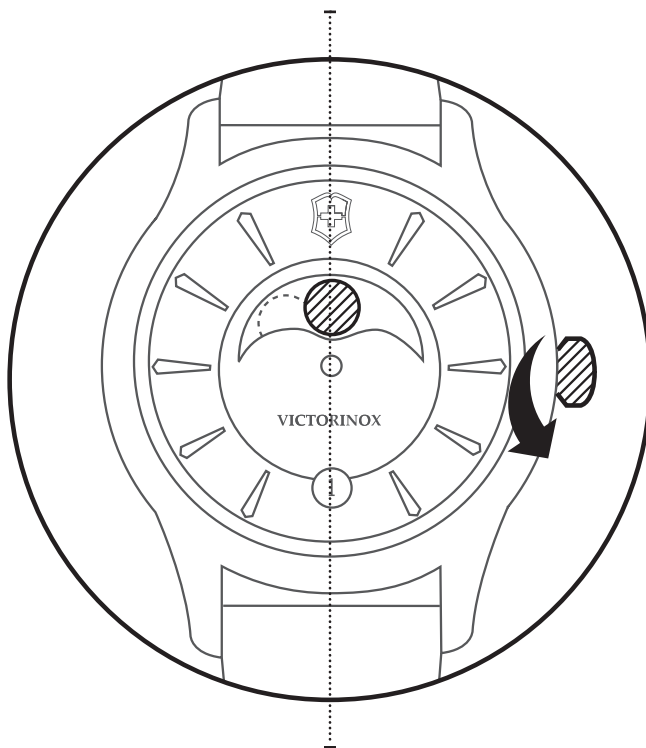

VICTORINOX
SWISS ARMY

QUICK GUIDE
ALLIANCE MOONPHASE

Ref. 241755

HOW TO SET THE TIME, DATE & MOONPHASE

1.

PULL THE CROWN OUT TO POSITION 3

2.

TURN THE CROWN TOWARDS
YOU UNTIL THE MOON IS CENTERED

3.

PUSH THE CROWN BACK IN POSITION 2

FIND THE LAST FULLMOON DATE ON THE TABLE

	2016	2017	2018	2019	2020
01 JAN	24	12	02/31	21	10
02 FEB	22	11		19	09
03 MAR	23	12	02/31	21	09
04 APR	22	11	30	19	08
05 MAY	21	10	29	18	07
06 JUN	<u>20</u>	09	28	17	05
07 JUL	19	09	27	16	05
08 AUG	18	07	26	15	03
09 SEP	16	06	25	14	02
10 OCT	16	05	24	13	01/31
11 NOV	14	04	23	12	30
12 DEC	14	03	22	12	30

EXAMPLE: TODAY IS THE 28.06.2016
LAST FULL MOON DATE WAS: 20.06.2016

4.

TURN THE CROWN AWAY FROM YOU
UNTIL THE LAST FULL MOON DATE APPEARS

5.

PULL THE CROWN OUT TO POSITION 3

6.

TURN THE CROWN TOWARDS YOU
UNTIL THE DESIRED DATE AND TIME

7.

PUSH THE CROWN BACK INTO POSITION 1