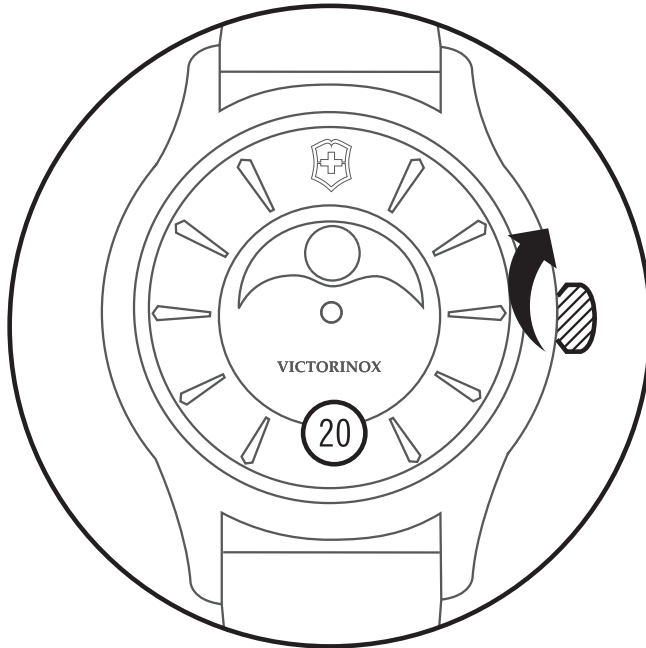

VICTORINOX
SWISS ARMY

QUICK GUIDE
ALLIANCE MOONPHASE

Ref. 241755

HOW TO SET THE TIME, DATE & MOONPHASE

1.

PULL THE CROWN OUT TO POSITION 3

2.

TURN THE CROWN TOWARDS
YOU UNTIL THE MOON IS CENTERED

3.

PUSH THE CROWN BACK IN POSITION 2

FIND THE LAST FULLMOON DATE ON THE TABLE

	2016	2017	2018	2019	2020
01 JAN	24	12	02/31	21	10
02 FEB	22	11		19	09
03 MAR	23	12	02/31	21	09
04 APR	22	11	30	19	08
05 MAY	21	10	29	18	07
06 JUN	<u>20</u>	09	28	17	05
07 JUL	19	09	27	16	05
08 AUG	18	07	26	15	03
09 SEP	16	06	25	14	02
10 OCT	16	05	24	13	01/31
11 NOV	14	04	23	12	30
12 DEC	14	03	22	12	30

EXAMPLE: TODAY IS THE 28.06.2016
LAST FULL MOON DATE WAS: 20.06.2016

4.

TURN THE CROWN AWAY FROM YOU
UNTIL THE LAST FULL MOON DATE APPEARS

5.

PULL THE CROWN OUT TO POSITION 3

6.

TURN THE CROWN TOWARDS YOU
UNTIL THE DESIRED DATE AND TIME

7.

PUSH THE CROWN BACK INTO POSITION 1