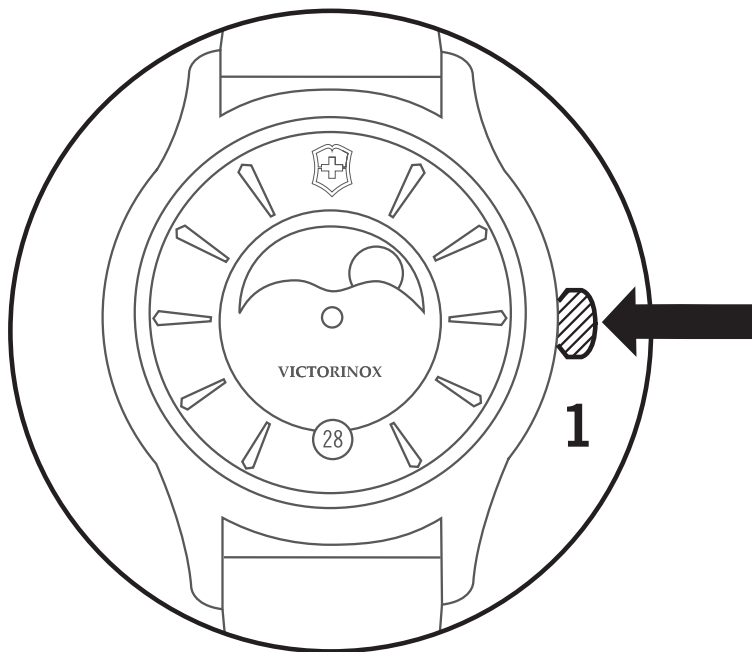

EXAMPLE: TODAY IS THE 28.06.2016
LAST FULL MOON DATE WAS: 20.06.2016

4.

TURN THE CROWN AWAY FROM YOU
UNTIL THE LAST FULL MOON DATE APPEARS

5.

PULL THE CROWN OUT TO POSITION 3

6.

TURN THE CROWN TOWARDS YOU
UNTIL THE DESIRED DATE AND TIME

7.

PUSH THE CROWN BACK INTO POSITION 1