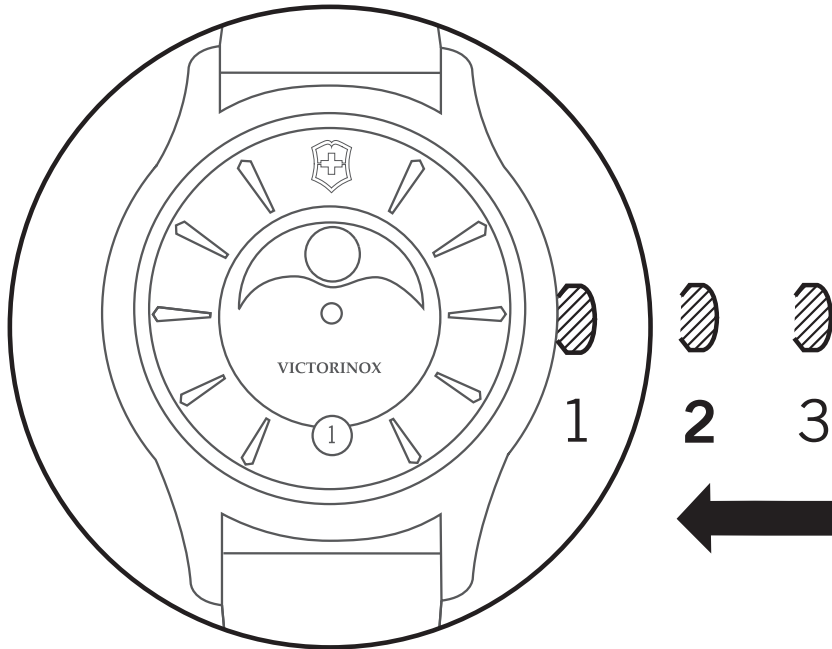

VICTORINOX
SWISS ARMY

QUICK GUIDE
ALLIANCE MOONPHASE

Ref. 241755

HOW TO SET THE TIME, DATE & MOONPHASE

1.

PULL THE CROWN OUT TO POSITION 3

2.

TURN THE CROWN TOWARDS
YOU UNTIL THE MOON IS CENTERED

3.

PUSH THE CROWN BACK IN POSITION 2

FIND THE LAST FULLMOON DATE ON THE TABLE

	2016	2017	2018	2019	2020
01 JAN	24	12	02/31	21	10
02 FEB	22	11		19	09
03 MAR	23	12	02/31	21	09
04 APR	22	11	30	19	08
05 MAY	21	10	29	18	07
06 JUN	<u>20</u>	09	28	17	05
07 JUL	19	09	27	16	05
08 AUG	18	07	26	15	03
09 SEP	16	06	25	14	02
10 OCT	16	05	24	13	01/31
11 NOV	14	04	23	12	30
12 DEC	14	03	22	12	30

EXAMPLE: TODAY IS THE 28.06.2016
LAST FULL MOON DATE WAS: 20.06.2016

4.

TURN THE CROWN AWAY FROM YOU
UNTIL THE LAST FULL MOON DATE APPEARS

5.

PULL THE CROWN OUT TO POSITION 3

6.

TURN THE CROWN TOWARDS YOU
UNTIL THE DESIRED DATE AND TIME

7.

PUSH THE CROWN BACK INTO POSITION 1