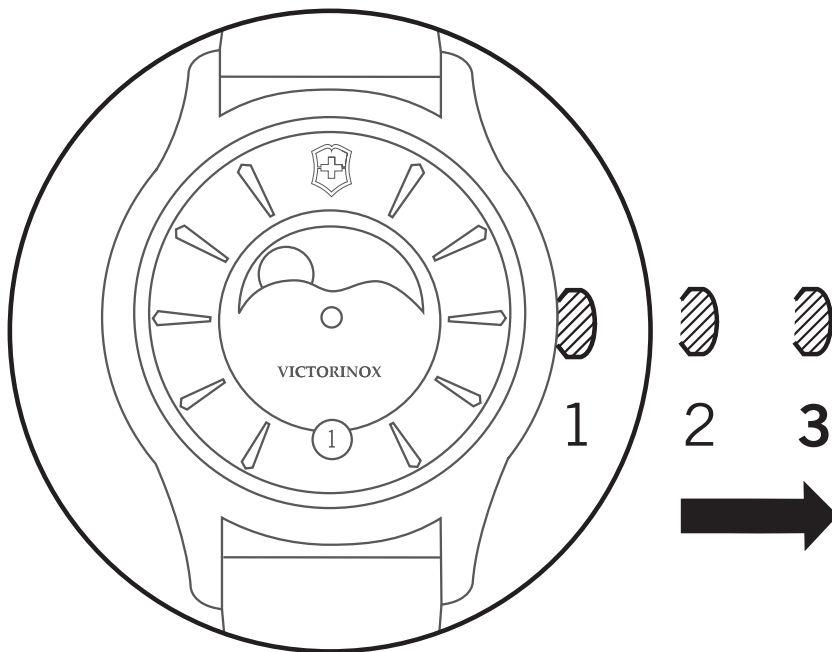

VICTORINOX
SWISS ARMY

QUICK GUIDE
ALLIANCE MOONPHASE

Ref. 241755

HOW TO SET THE TIME, DATE & MOONPHASE

1.

PULL THE CROWN OUT TO POSITION 3

2.

TURN THE CROWN TOWARDS
YOU UNTIL THE MOON IS CENTERED

3.

PUSH THE CROWN BACK IN POSITION 2

FIND THE LAST FULLMOON DATE ON THE TABLE

	2016	2017	2018	2019	2020
01 JAN	24	12	02/31	21	10
02 FEB	22	11		19	09
03 MAR	23	12	02/31	21	09
04 APR	22	11	30	19	08
05 MAY	21	10	29	18	07
06 JUN	<u>20</u>	09	28	17	05
07 JUL	19	09	27	16	05
08 AUG	18	07	26	15	03
09 SEP	16	06	25	14	02
10 OCT	16	05	24	13	01/31
11 NOV	14	04	23	12	30
12 DEC	14	03	22	12	30

EXAMPLE: TODAY IS THE 28.06.2016
LAST FULL MOON DATE WAS: 20.06.2016

4.

TURN THE CROWN AWAY FROM YOU
UNTIL THE LAST FULL MOON DATE APPEARS

5.

PULL THE CROWN OUT TO POSITION 3

6.

TURN THE CROWN TOWARDS YOU
UNTIL THE DESIRED DATE AND TIME

7.

PUSH THE CROWN BACK INTO POSITION 1