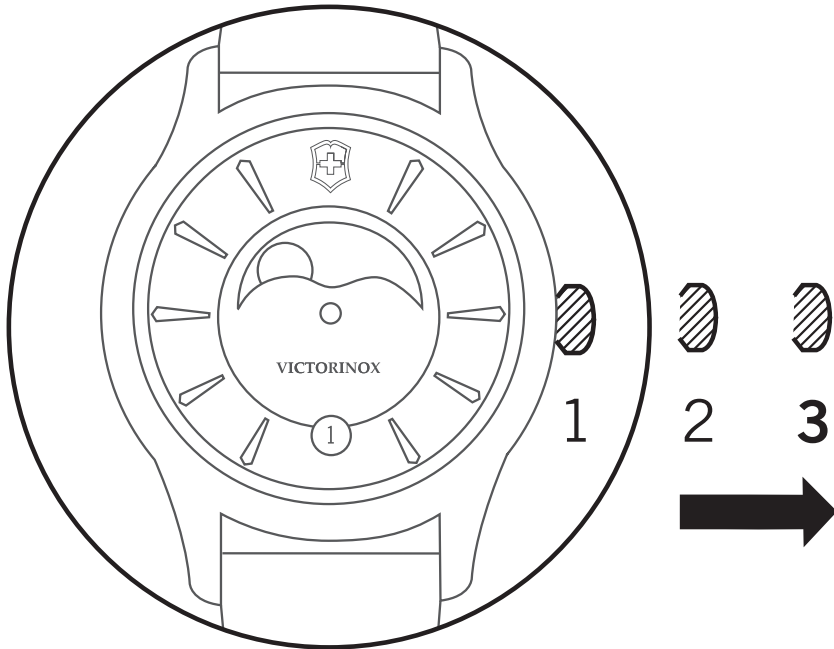

VICTORINOX
SWISS ARMY

QUICK GUIDE
ALLIANCE MOONPHASE

Ref. 241755

HOW TO SET THE TIME, DATE & MOONPHASE

1.

PULL THE CROWN OUT TO POSITION 3

2.

TURN THE CROWN TOWARDS
YOU UNTIL THE MOON IS CENTERED

3.

PUSH THE CROWN BACK IN POSITION 2

FIND THE LAST FULLMOON DATE ON THE TABLE

	2016	2017	2018	2019	2020
01 JAN	24	12	02/31	21	10
02 FEB	22	11		19	09
03 MAR	23	12	02/31	21	09
04 APR	22	11	30	19	08
05 MAY	21	10	29	18	07
06 JUN	<u>20</u>	09	28	17	05
07 JUL	19	09	27	16	05
08 AUG	18	07	26	15	03
09 SEP	16	06	25	14	02
10 OCT	16	05	24	13	01/31
11 NOV	14	04	23	12	30
12 DEC	14	03	22	12	30

EXAMPLE: TODAY IS THE 28.06.2016
LAST FULL MOON DATE WAS: 20.06.2016

4.

TURN THE CROWN AWAY FROM YOU
UNTIL THE LAST FULL MOON DATE APPEARS

5.

PULL THE CROWN OUT TO POSITION 3

6.

TURN THE CROWN TOWARDS YOU
UNTIL THE DESIRED DATE AND TIME

7.

PUSH THE CROWN BACK INTO POSITION 1