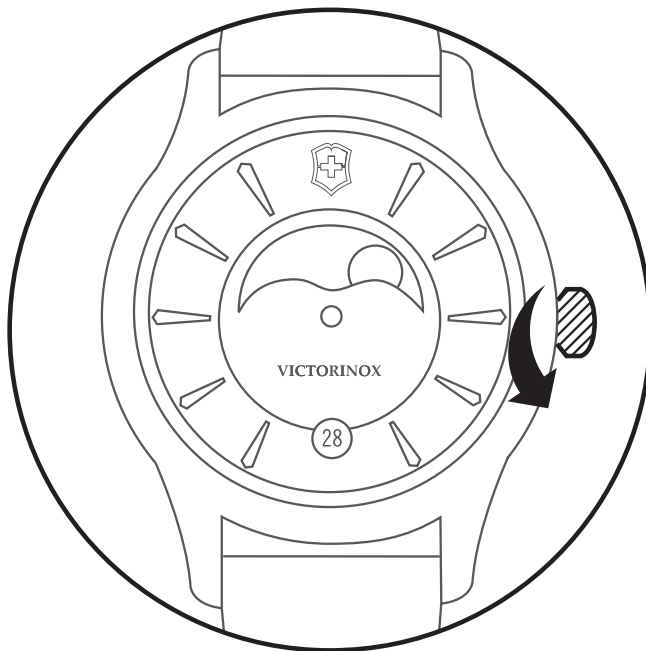

EXAMPLE: TODAY IS THE 28.06.2016
LAST FULL MOON DATE WAS: 20.06.2016

4.

TURN THE CROWN AWAY FROM YOU
UNTIL THE LAST FULL MOON DATE APPEARS

5.

PULL THE CROWN OUT TO POSITION 3

6.

TURN THE CROWN TOWARDS YOU
UNTIL THE DESIRED DATE AND TIME

7.

PUSH THE CROWN BACK INTO POSITION 1